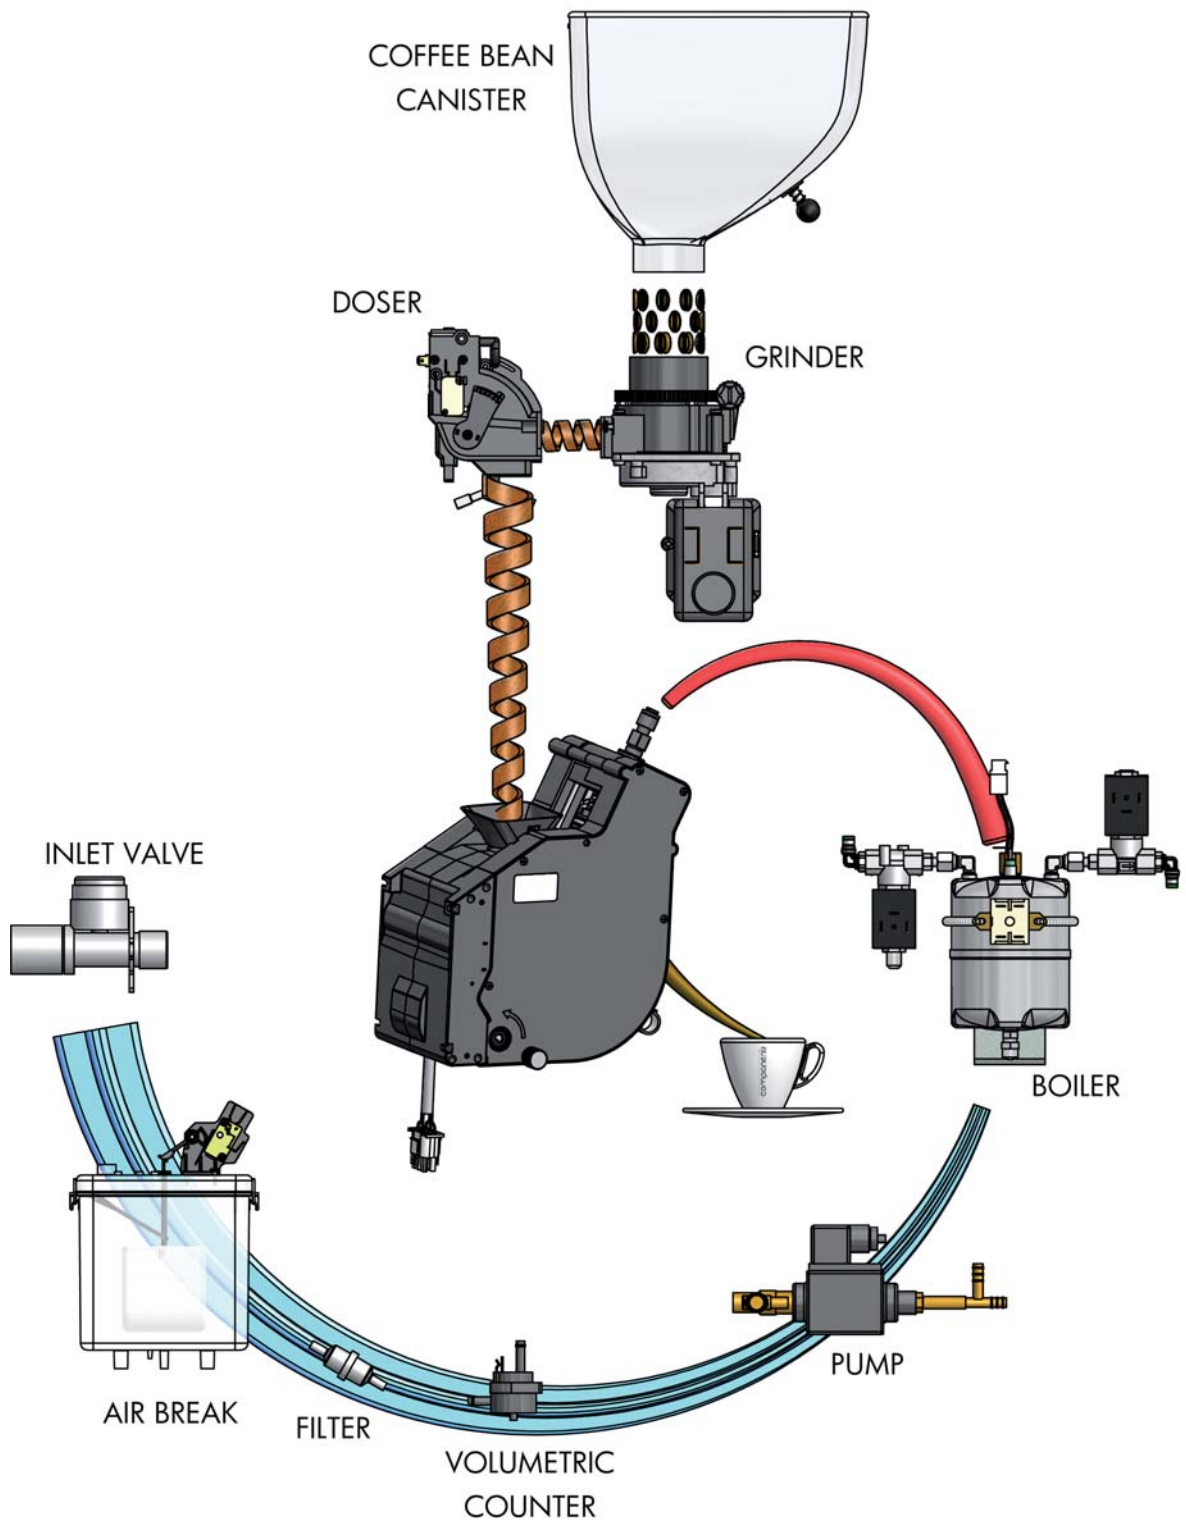

## ESPRESSO COFFEE TECHNOLOGY

ESPRESSO TECHNOLOGY

N° Scheda CGC0027B - 24/11/2017

COMPONENTI VENDING S.P.A. RESERVE RIGHT TO MODIFY THE PRESENT PRODUCT EVERY MOMENT AND WITHOUT NOTICE.

1 OF 1

Componenti Vending S.p.A. Via E. Mattei, snc - 27022 Casorate Primo (PV) - Italy